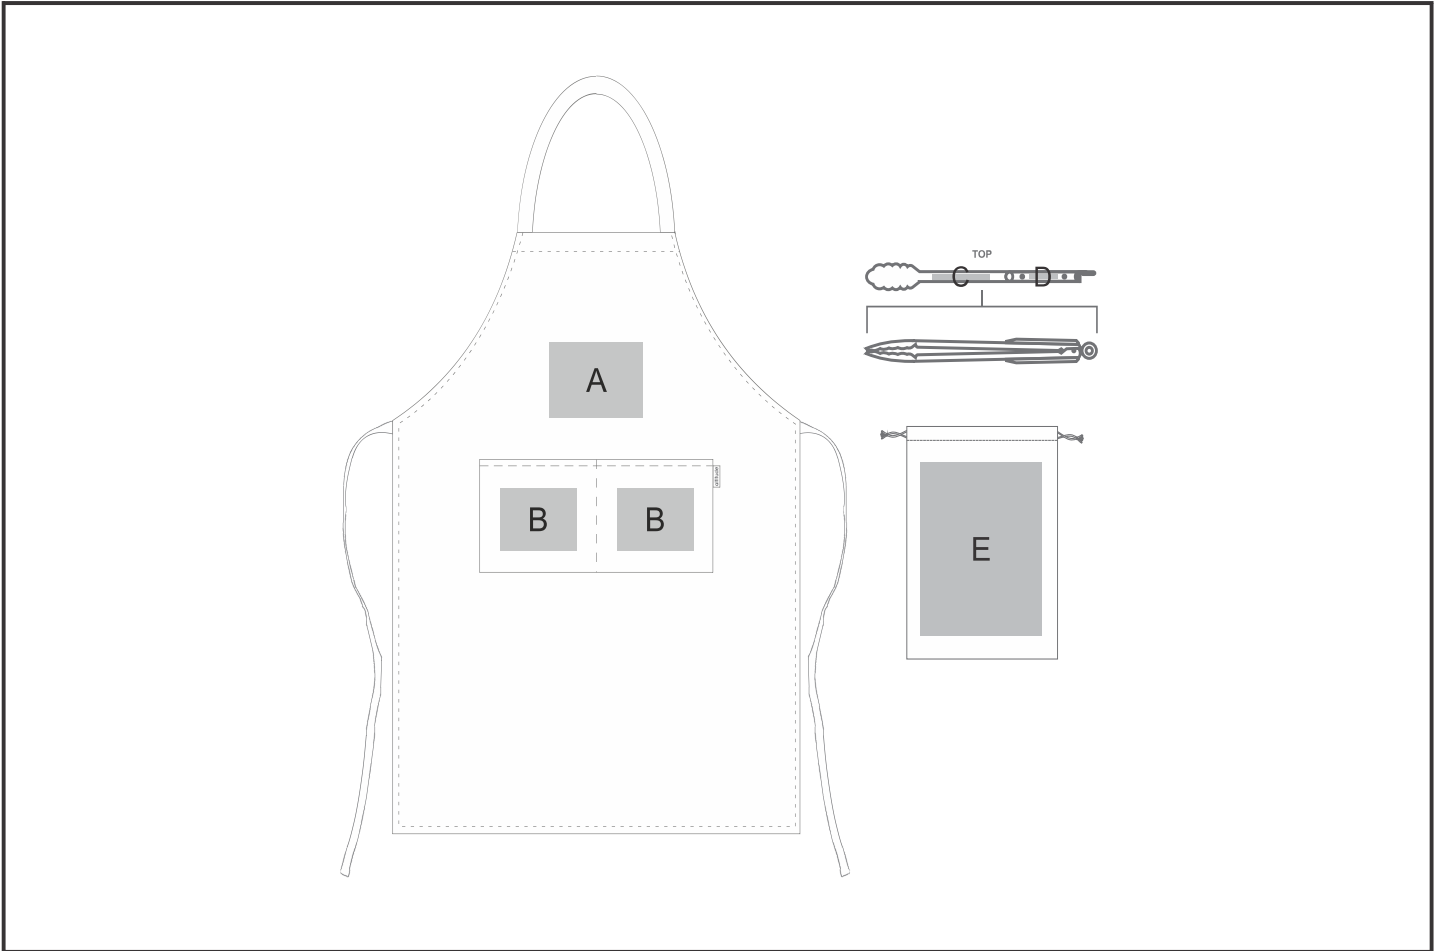

GF-OK-830-B

Okiyo Washoku Gift Set

Need to know:

Includes 1-Colour, 1-Position Screen Print on Apron, Pouch AND 1-Position Laser Engraving on Braai Tongs (setup fees apply).

- Screen: Texture of item will affect the Print.
- Laser Engraving will be inconsistent due to woodgrain.
- **Laser Colour:** Pos A - Brown | Pos B - Tonal
- Due to tonal variations in the wood the laser engraving will vary from one item to the next and will likely vary in the same item.

Branding Options:

Position	Branding Method (Branding Code)	No. of Colours	Dimension
A	Screen Print (SB)	1 Colour	160mm wide x 120mm high
A	Digital Transfer Clothing A6 (DTC-A6)	Full Colour	160mm wide x 120mm high
B	Screen Print (SB)	1 Colour	130mm wide x 100mm high
B	Digital Transfer Clothing A6 (DTC-A6)	Full Colour	130mm wide x 100mm high
C	Laser Engraving (LB)	N/A	100mm wide x 9mm high

D	Pad Printing (PA)	4 Colours	45mm wide x 8mm high
D	Laser Engraving (LC)	N/A	50mm wide x 7mm high

E	Digital Direct Transfer (DDT-D)	Full Colour	105mm wide x 74mm high
E	Digital Direct Transfer (DDT-A)	Full Colour	148mm wide x 105mm high
E	Digital Direct Transfer (DDT-B)	Full Colour	148mm wide x 210mm high
E	Digital Direct Transfer (DDT-C)	Full Colour	210mm wide x 280mm high